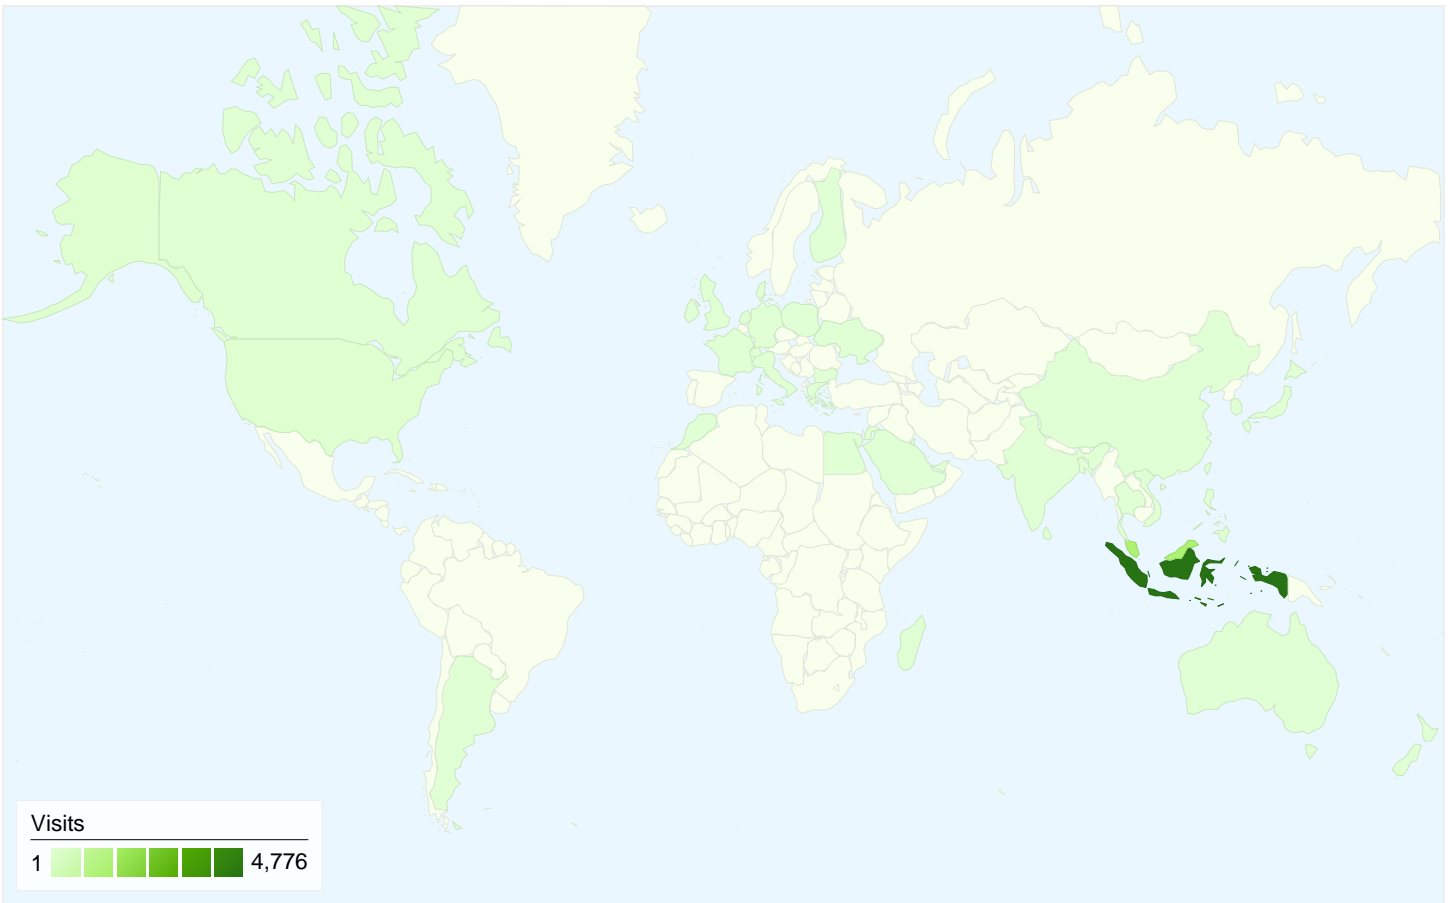

6,731 visits came from 43 countries/territories

Site Usage

Visits 6,731 % of Site Total: 100.00%	Pages/Visit 1.91 Site Avg: 1.91 (0.00%)	Avg. Time on Site 00:01:46 Site Avg: 00:01:46 (0.00%)	% New Visits 87.05% Site Avg: 86.99% (0.07%)	Bounce Rate 68.16% Site Avg: 68.16% (0.00%)	
Country/Territory	Visits	Pages/Visit	Avg. Time on Site	% New Visits	Bounce Rate
Indonesia	4,776	2.07	00:02:06	87.23%	63.44%
Malaysia	1,390	1.32	00:00:46	93.09%	85.04%
(not set)	210	1.42	00:00:56	68.10%	74.76%
Singapore	127	2.76	00:01:28	39.37%	50.39%
United States	53	1.77	00:00:57	86.79%	67.92%
Brunei	32	3.31	00:02:59	71.88%	46.88%
Canada	25	1.28	00:00:10	92.00%	84.00%
Germany	14	2.64	00:01:34	92.86%	57.14%
Australia	13	3.08	00:01:05	100.00%	46.15%