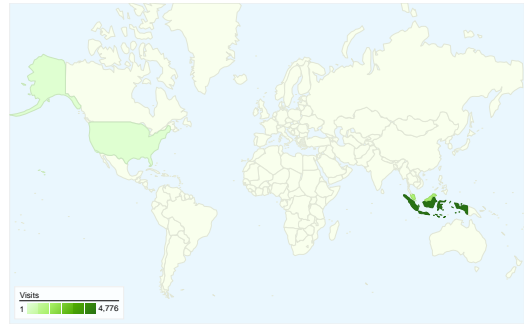

Site Usage

6,731 Visits

68.16% Bounce Rate

12,837 Pageviews

00:01:46 Avg. Time on Site

1.91 Pages/Visit

86.99% % New Visits

Visitors Overview

Visitors
6,015

Map Overlay

Traffic Sources Overview

- **Referring Sites**
3,078.00 (45.73%)
- **Search Engines**
3,035.00 (45.09%)
- **Direct Traffic**
618.00 (9.18%)

Content Overview

Pages	Pageviews	% Pageviews
/	1,493	11.63%
/blog/?p=402	1,191	9.28%
/blog/	640	4.99%
/blog/?cat=6	499	3.89%
/blog/?cat=1	256	1.99%

All traffic sources sent a total of 6,731 visits

-  **9.18%** Direct Traffic
-  **45.73%** Referring Sites
-  **45.09%** Search Engines

- **Referring Sites**
3,078.00 (45.73%)
- **Search Engines**
3,035.00 (45.09%)
- **Direct Traffic**
618.00 (9.18%)

Top Traffic Sources

Sources	Visits	% visits
google (organic)	2,743	40.75%
images.google.co.id (referral)	1,779	26.43%
(direct) ((none))	618	9.18%
twitter.com (referral)	485	7.21%
yahoo (organic)	220	3.27%