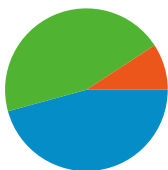

Site Usage

6,731 Visits

68.16% Bounce Rate

12,837 Pageviews

00:01:46 Avg. Time on Site

1.91 Pages/Visit

86.99% % New Visits

Visitors Overview

Visitors
6,015

Map Overlay

Traffic Sources Overview

- **Referring Sites**
3,078.00 (45.73%)
- **Search Engines**
3,035.00 (45.09%)
- **Direct Traffic**
618.00 (9.18%)

Content Overview

Pages	Pageviews	% Pageviews
/	1,493	11.63%
/blog/?p=402	1,191	9.28%
/blog/	640	4.99%
/blog/?cat=6	499	3.89%
/blog/?cat=1	256	1.99%

Top Traffic Sources

Sources	Visits	% visits
google (organic)	2,743	40.75%
images.google.co.id (referral)	1,779	26.43%
(direct) ((none))	618	9.18%
twitter.com (referral)	485	7.21%
yahoo (organic)	220	3.27%

Hong Kong	10	1.70	00:03:49	100.00%	70.00%
					1 - 10 of 43

Pages on this site were viewed a total of 12,837 times

 **12,837** Pageviews

 **10,590** Unique Views

 **68.16%** Bounce Rate

Top Content

Pages	Pageviews	% Pageviews
/	1,493	11.63%
/blog/?p=402	1,191	9.28%
/blog/	640	4.99%
/blog/?cat=6	499	3.89%
/blog/?cat=1	256	1.99%